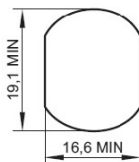

PRODUCT SHEET

Description:

Padlockable Cam Lock #300L, 90DG, $\varnothing 19 \times 20$ mm, Black, Cam A04, Straight C/E: 40 mm, NO Anti Rotating Plate

Item number:

14.04.586-7

Units	Box	Carton	HS Code	Barcode
Pcs.	15	150	8301300000	
				5704866517317

L: 16mm
20mm
25mm
32mm

Standard fixing hole - metal

Fixing hole - wood

According to Cam model

SISO A/S

Mileparken 11
DK-2740 Skovlunde
Denmark
VAT: 24786013

Phone +45 45 830 900

www.siso.dk
siso@siso.dk