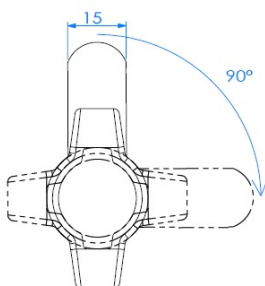

PRODUCT SHEET

Description:

Padlockable Cam Lock #300L, 90DG, $\varnothing 19 \times 20$ mm, Black, Cam A04, Straight C/E: 40 mm, NO Anti Rotating Plate

Item number:

14.04.586-7

Units	Box	Carton	HS Code	Barcode
Pcs.	15	150	8301300000	
				5704866517317

L: 16mm
20mm
25mm
32mm

Standard fixing hole - metal

Fixing hole - wood

According to Cam model

SISO A/S

Mileparken 11
DK-2740 Skovlunde
Denmark
VAT: 24786013

Phone +45 45 830 900

www.siso.dk
siso@siso.dk