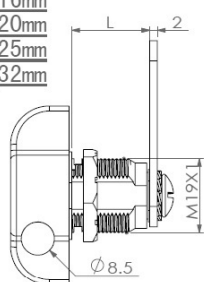

PRODUCT SHEET

Description:

Padlockable Cam Lock #300L, 90DG, $\varnothing 19 \times 20$ mm, Black, Cam A04, Straight C/E: 40 mm, NO Anti Rotating Plate

Item number:

14.04.586-7

Units	Box	Carton	HS Code	Barcode
Pcs.	15	150	8301300000	
				5704866517317

L: 16mm
20mm
25mm
32mm

Standard fixing hole - metal

Fixing hole - wood

According to Cam model

SISO A/S

Mileparken 11
DK-2740 Skovlunde
Denmark
VAT: 24786013

Phone +45 45 830 900

www.siso.dk
siso@siso.dk