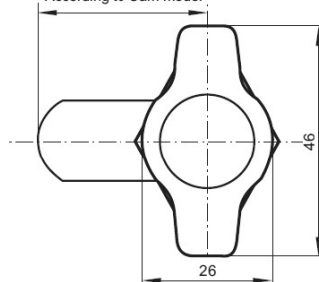

PRODUCT SHEET

Description:

Padlockable Cam Lock #300L, 90DG, $\varnothing 19 \times 20$ mm, Black, Cam A04, Straight C/E: 40 mm, NO Anti Rotating Plate

Item number:

14.04.586-7

Units	Box	Carton	HS Code	Barcode
Pcs.	15	150	8301300000	
				5704866517317

L: 16mm
20mm
25mm
32mm

Standard fixing hole - metal

Fixing hole - wood

According to Cam model

SISO A/S

Mileparken 11
DK-2740 Skovlunde
Denmark
VAT: 24786013

Phone +45 45 830 900

www.siso.dk
siso@siso.dk